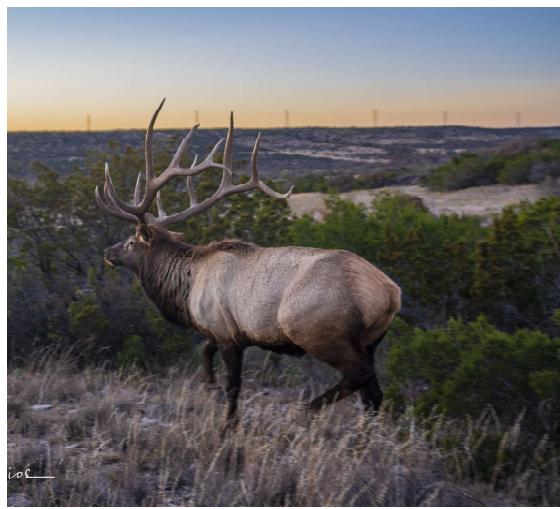

TEXAS  **DIVIDE**
— — — — —
RANCH

RISE TO THE THRILL
OF AN EXCITING WEST TEXAS ADVENTURE

WELCOME TO TEXAS DIVIDE RANCH

Texas Divide Ranch is located in Water Valley, Texas. We are family owned and operated for the past 80+ years and proud to offer the knowledge you expect, along with the best customer service in the business. We invite you to savor your hunting experience, relax, share hunting stories, or take in the beautiful scenery at Texas Divide Ranch.

MANAGED TROPHY HUNTING

Texas Divide Ranch covers over 2,500 acres and offers a variety of hunting packages which can accommodate both small and large groups. Packages include meals, lodging, guide service, skinning and quartering of your harvest. Professional taxidermy and processing of your meat can be arranged while at the ranch.

Our goal is to make sure your event is so successful and you have the best time that you will be ready to book your next adventure before you even leave.

AVAILABLE ANIMAL SPECIES

Addax	Ibex - Nubian	Stumberg
Afghan Urial	Ibex - Persian	Thompson Gazelle
Aoudad	Impala	Transcaspian Urial
Arabian Oryx	Kudu	Tur - Eastern
Axis	Markhor	Tur - Western
Banteng	Mouflon	Turkey
Bongo	Nile Lewche	Waterbuck
Barasingha	Pere David	Watusi
Blackbuck	Red Lewche	Whitetail
Blesbok	Red Sheep	Wildebeest
Buffalo	Red Stag	Yak
Dama Gazelle	Sable	Zebra
Eland	Scimitar Oryx	
Elk	Scimbok	Rams:
Fallow	Sika - Dybowski	Black Hawaiian
Gemsbok	Sika - Japanese	Coriscan
Ibex - Alpine	Sitatunga	Painted Desert
Ibex - Hybrid	Snow Urial	Texas Dall